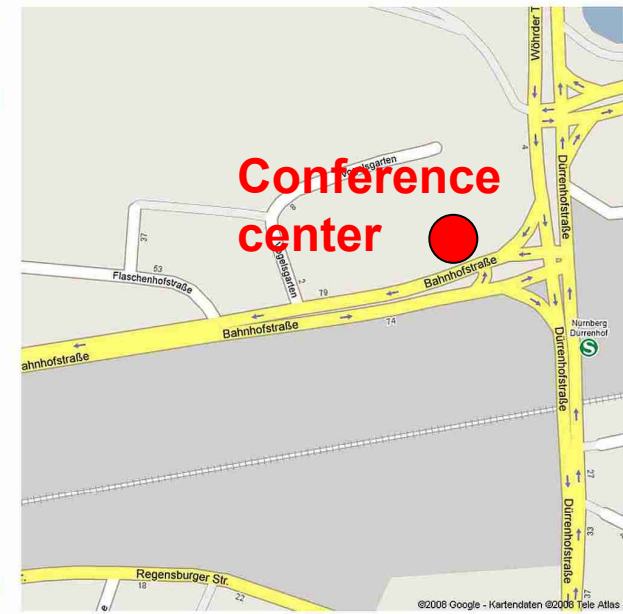

Airport Nürnberg

From airport: Please take the underground U2 to the main train station (=Nürnberg Hbf). Then take Tram (No. 5) to Nürnberg Tiergarten or S-Bahn (S1) to Lauf Bahnhof (li Peg). You have to exit at the first stop called Dürrenhof.

↑ Airport

Main train station

Entrance of conference center