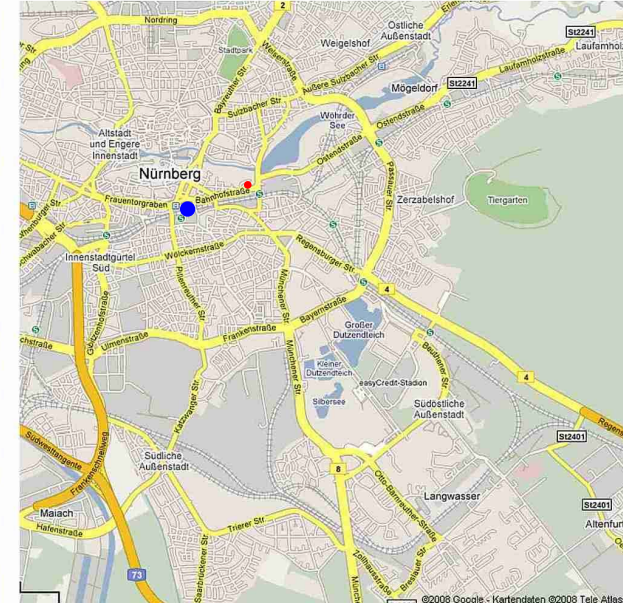

Airport Nürnberg

From airport: Please take the underground U2 to the main train station (=Nürnberg Hbf). Then take Tram (No. 5) to Nürnberg Tiergarten or S-Bahn (S1) to Lauf Bahnhof (li Peg). You have to exit at the first stop called Dürrenhof.

↑ Airport

Main train station

Entrance of conference center