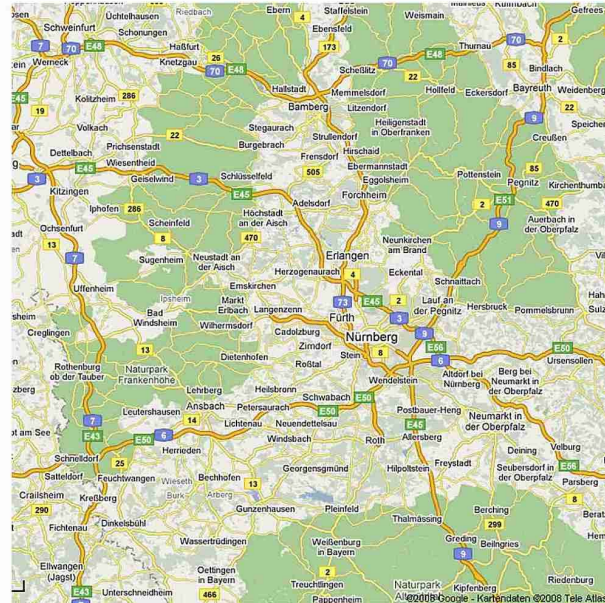

Airport Nürnberg

From airport: Please take the underground U2 to the main train station (=Nürnberg Hbf). Then take Tram (No. 5) to Nürnberg Tiergarten or S-Bahn (S1) to Lauf Bahnhof (li Peg). You have to exit at the first stop called Dürrenhof.

↑ Airport

Main train station

Entrance of conference center