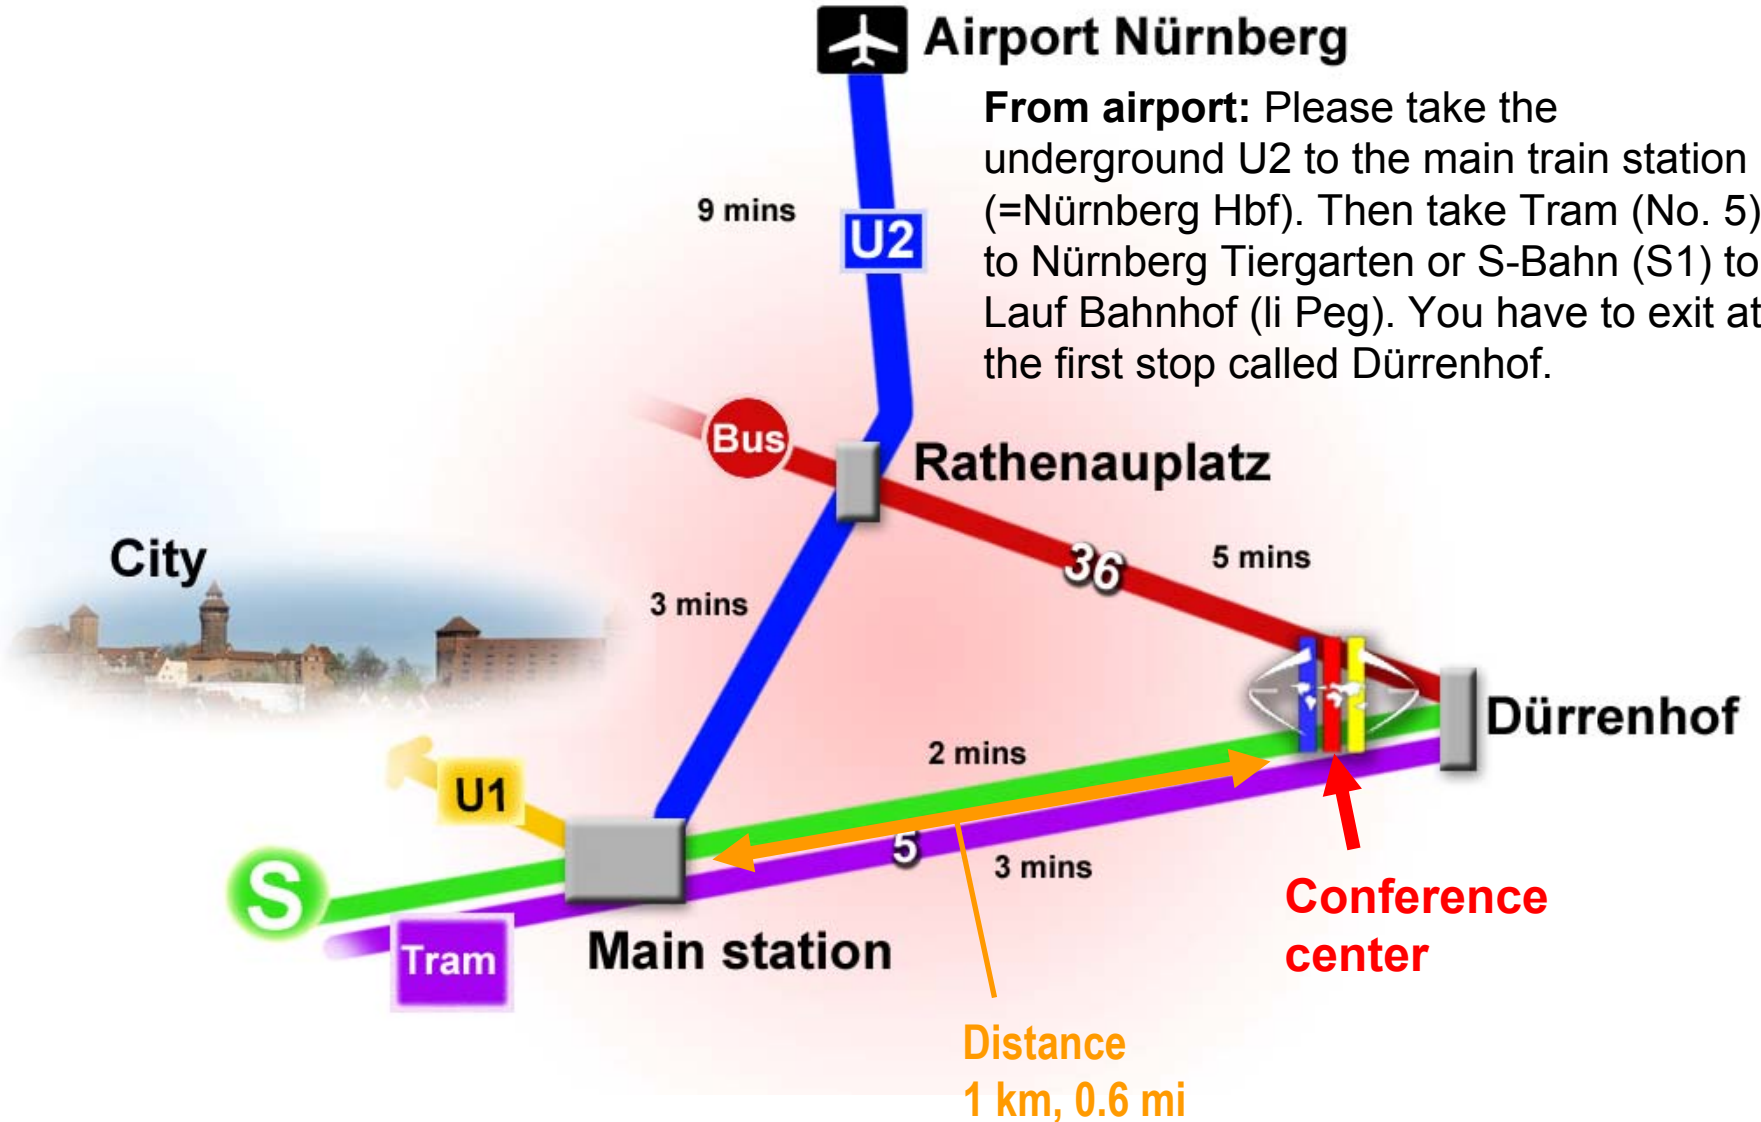

Airport Nürnberg

From airport: Please take the underground U2 to the main train station (=Nürnberg Hbf). Then take Tram (No. 5) to Nürnberg Tiergarten or S-Bahn (S1) to Lauf Bahnhof (li Peg). You have to exit at the first stop called Dürrenhof.

↑ Airport

Main train station

Entrance of conference center