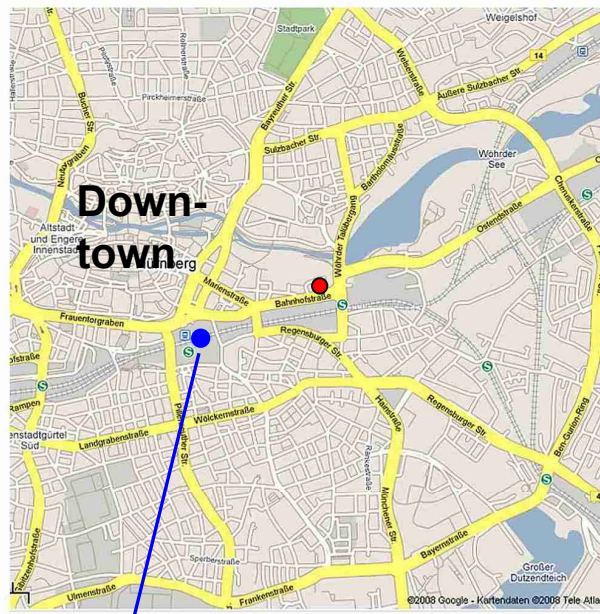

Airport Nürnberg

From airport: Please take the underground U2 to the main train station (=Nürnberg Hbf). Then take Tram (No. 5) to Nürnberg Tiergarten or S-Bahn (S1) to Lauf Bahnhof (li Peg). You have to exit at the first stop called Dürrenhof.

↑ Airport

Main train station

Entrance of conference center