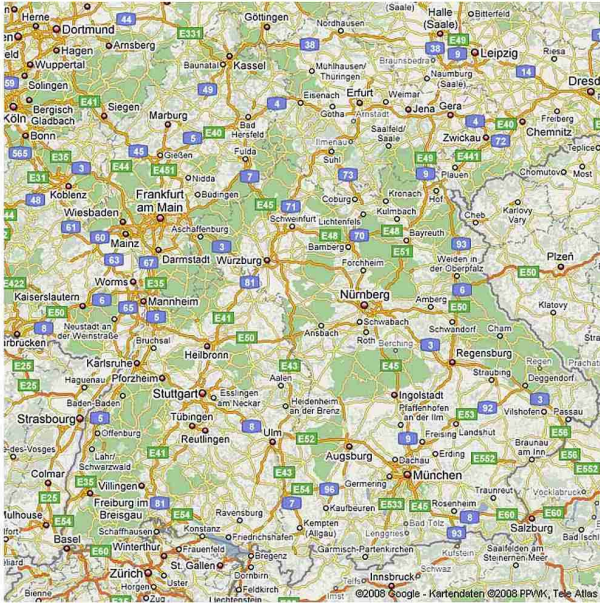

Airport Nürnberg

From airport: Please take the underground U2 to the main train station (=Nürnberg Hbf). Then take Tram (No. 5) to Nürnberg Tiergarten or S-Bahn (S1) to Lauf Bahnhof (li Peg). You have to exit at the first stop called Dürrenhof.

↑ Airport

Main train station

Entrance of conference center