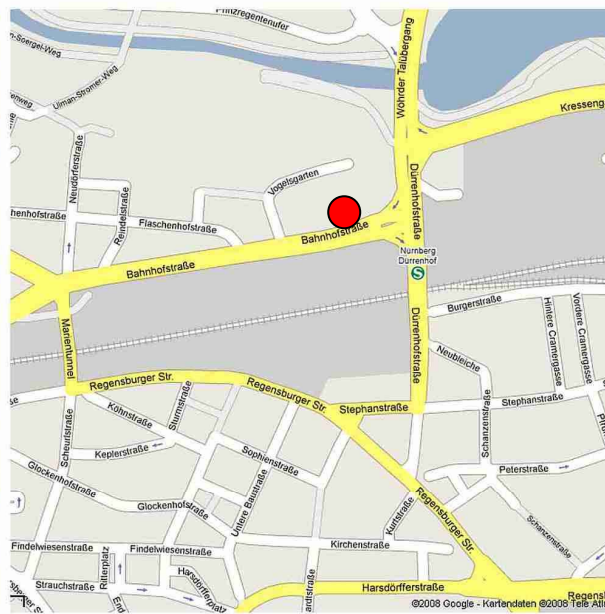

Airport Nürnberg

From airport: Please take the underground U2 to the main train station (=Nürnberg Hbf). Then take Tram (No. 5) to Nürnberg Tiergarten or S-Bahn (S1) to Lauf Bahnhof (li Peg). You have to exit at the first stop called Dürrenhof.

↑ Airport

Main train station

Entrance of conference center